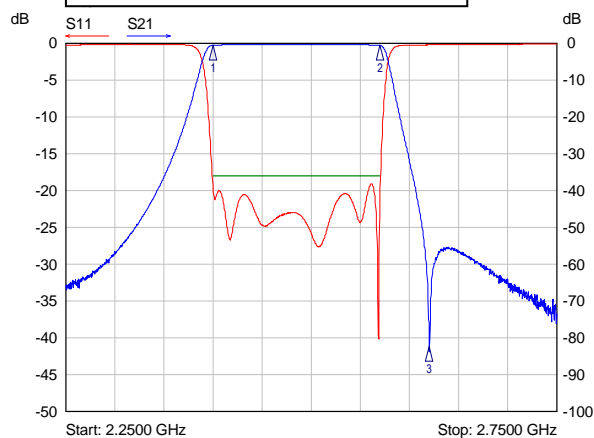

Quadruplexer

**For GSM, DCS, UMTS & LTE
Bands**

IL < 1.2 dB

Rejection > 50 dB

Microwavefilters & TVC srl

Via G. Cavalcanti, 10 - 20063 Cernusco s/N (MI) - ITALY
Tel. +39-02-92162703 Fax. +39-02-92162705

info@mw-tvc.com www.mw-tvc.com

Filter # 1: 880 – 915 MHz

Mkr	Trace	X-Axis	Value	Notes
1	S21	880.0000 MHz	-0.64 dB	
2	S21	915.0000 MHz	-0.76 dB	
3	S21	925.0000 MHz	-56.41 dB	

Filter # 2: 1710 – 1785 MHz

Mkr	Trace	X-Axis	Value	Notes
1	S21	1.7100 GHz	-0.61 dB	
2	S21	1.7850 GHz	-0.67 dB	
3	S21	1.8050 GHz	-56.54 dB	

Filter # 3: 1920 – 1960 MHz

Mkr	Trace	X-Axis	Value	Notes
1	S21	1.9200 GHz	-0.76 dB	
2	S21	1.9600 GHz	-0.90 dB	
3	S21	1.9750 GHz	-56.32 dB	
4	S21	1.8800 GHz	-57.12 dB	

Filter # 4: 2400 – 2570 MHz

Mkr	Trace	X-Axis	Value	Notes
1	S21	2.4000 GHz	-0.51 dB	
2	S21	2.5700 GHz	-0.54 dB	
3	S21	2.6200 GHz	-82.32 dB	