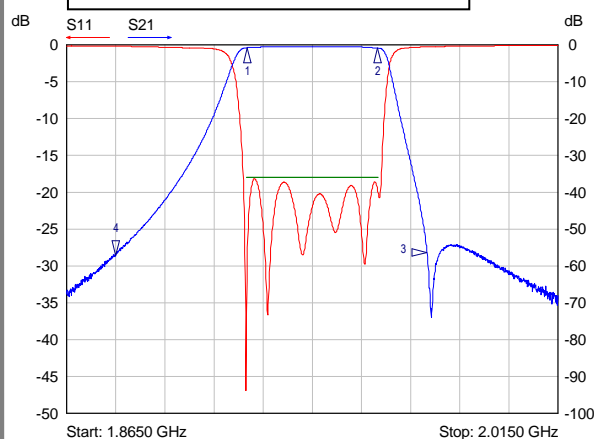

Filter # 1: 880 – 915 MHz

Mkr	Trace	X-Axis	Value	Notes
1	S21	880.0000 MHz	-0.64 dB	
2	S21	915.0000 MHz	-0.76 dB	
3	S21	925.0000 MHz	-56.41 dB	

Filter # 2: 1710 – 1785 MHz

Mkr	Trace	X-Axis	Value	Notes
1	S21	1.7100 GHz	-0.61 dB	
2	S21	1.7850 GHz	-0.67 dB	
3	S21	1.8050 GHz	-56.54 dB	

Filter # 3: 1920 – 1960 MHz

Mkr	Trace	X-Axis	Value	Notes
1	S21	1.9200 GHz	-0.76 dB	
2	S21	1.9600 GHz	-0.90 dB	
3	S21	1.9750 GHz	-56.32 dB	
4	S21	1.8800 GHz	-57.12 dB	

Filter # 4: 2400 – 2570 MHz

Mkr	Trace	X-Axis	Value	Notes
1	S21	2.4000 GHz	-0.51 dB	
2	S21	2.5700 GHz	-0.54 dB	
3	S21	2.6200 GHz	-82.32 dB	