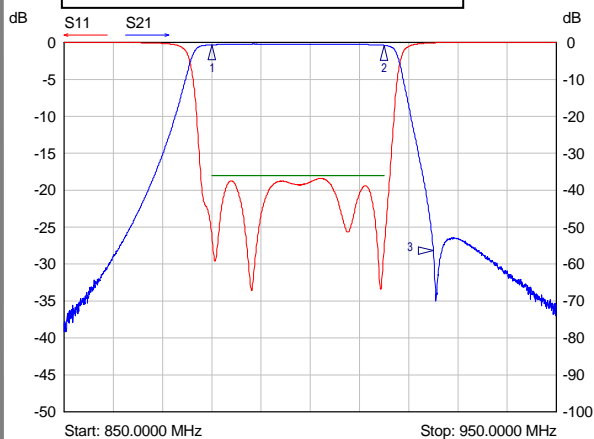

Quadruplexer

**For GSM, DCS, UMTS & LTE
Bands**

IL < 1.2 dB

Rejection > 50 dB

Microwavefilters & TVC srl

Via G. Cavalcanti, 10 - 20063 Cernusco s/N (MI) - ITALY
Tel. +39-02-92162703 Fax. +39-02-92162705

info@mw-tvc.com www.mw-tvc.com

Filter # 1: 880 – 915 MHz

Mkr	Trace	X-Axis	Value	Notes
1	S21	880.0000 MHz	-0.64 dB	
2	S21	915.0000 MHz	-0.76 dB	
3	S21	925.0000 MHz	-56.41 dB	

Filter # 2: 1710 – 1785 MHz

Mkr	Trace	X-Axis	Value	Notes
1	S21	1.7100 GHz	-0.61 dB	
2	S21	1.7850 GHz	-0.67 dB	
3	S21	1.8050 GHz	-56.54 dB	

Filter # 3: 1920 – 1960 MHz

Mkr	Trace	X-Axis	Value	Notes
1	S21	1.9200 GHz	-0.76 dB	
2	S21	1.9600 GHz	-0.90 dB	
3	S21	1.9750 GHz	-56.32 dB	
4	S21	1.8800 GHz	-57.12 dB	

Filter # 4: 2400 – 2570 MHz

Mkr	Trace	X-Axis	Value	Notes
1	S21	2.4000 GHz	-0.51 dB	
2	S21	2.5700 GHz	-0.54 dB	
3	S21	2.6200 GHz	-82.32 dB	