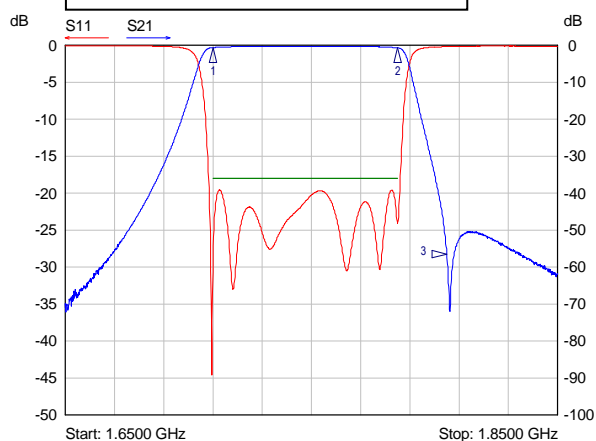

Quadruplexer

**For GSM, DCS, UMTS & LTE
Bands**

IL < 1.2 dB

Rejection > 50 dB

Microwavefilters & TVC srl

Via G. Cavalcanti, 10 - 20063 Cernusco s/N (MI) - ITALY
Tel. +39-02-92162703 Fax. +39-02-92162705

info@mw-tvc.com www.mw-tvc.com

Filter # 1: 880 – 915 MHz

Mkr	Trace	X-Axis	Value	Notes
1	S21	880.0000 MHz	-0.64 dB	
2	S21	915.0000 MHz	-0.76 dB	
3	S21	925.0000 MHz	-56.41 dB	

Filter # 2: 1710 – 1785 MHz

Mkr	Trace	X-Axis	Value	Notes
1	S21	1.7100 GHz	-0.61 dB	
2	S21	1.7850 GHz	-0.67 dB	
3	S21	1.8050 GHz	-56.54 dB	

Filter # 3: 1920 – 1960 MHz

Mkr	Trace	X-Axis	Value	Notes
1	S21	1.9200 GHz	-0.76 dB	
2	S21	1.9600 GHz	-0.90 dB	
3	S21	1.9750 GHz	-56.32 dB	
4	S21	1.8800 GHz	-57.12 dB	

Filter # 4: 2400 – 2570 MHz

Mkr	Trace	X-Axis	Value	Notes
1	S21	2.4000 GHz	-0.51 dB	
2	S21	2.5700 GHz	-0.54 dB	
3	S21	2.6200 GHz	-82.32 dB	