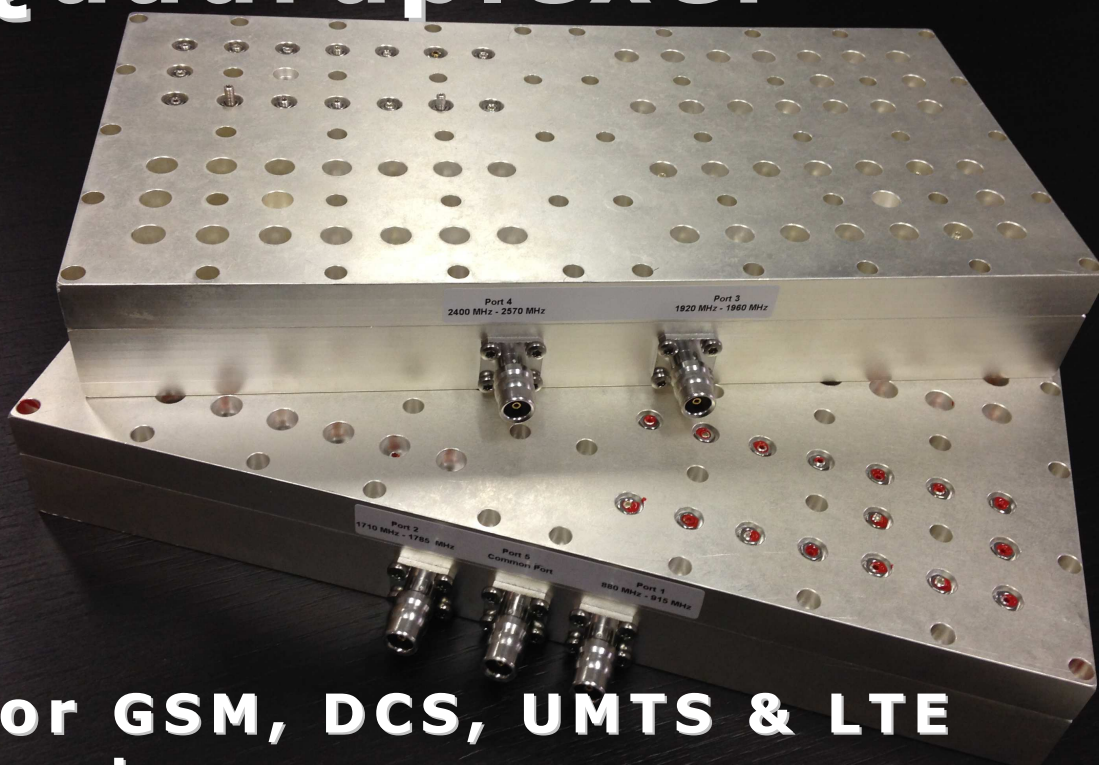

Quadruplexer

**For GSM, DCS, UMTS & LTE
Bands**

IL < 1.2 dB

Rejection > 50 dB

Microwavefilters & TVC srl

Via G. Cavalcanti, 10 - 20063 Cernusco s/N (MI) - ITALY
Tel. +39-02-92162703 Fax. +39-02-92162705

info@mw-tvc.com www.mw-tvc.com

Filter # 1: 880 – 915 MHz

Mkr	Trace	X-Axis	Value	Notes
1	S21	880.0000 MHz	-0.64 dB	
2	S21	915.0000 MHz	-0.76 dB	
3	S21	925.0000 MHz	-56.41 dB	

Filter # 2: 1710 – 1785 MHz

Mkr	Trace	X-Axis	Value	Notes
1	S21	1.7100 GHz	-0.61 dB	
2	S21	1.7850 GHz	-0.67 dB	
3	S21	1.8050 GHz	-56.54 dB	